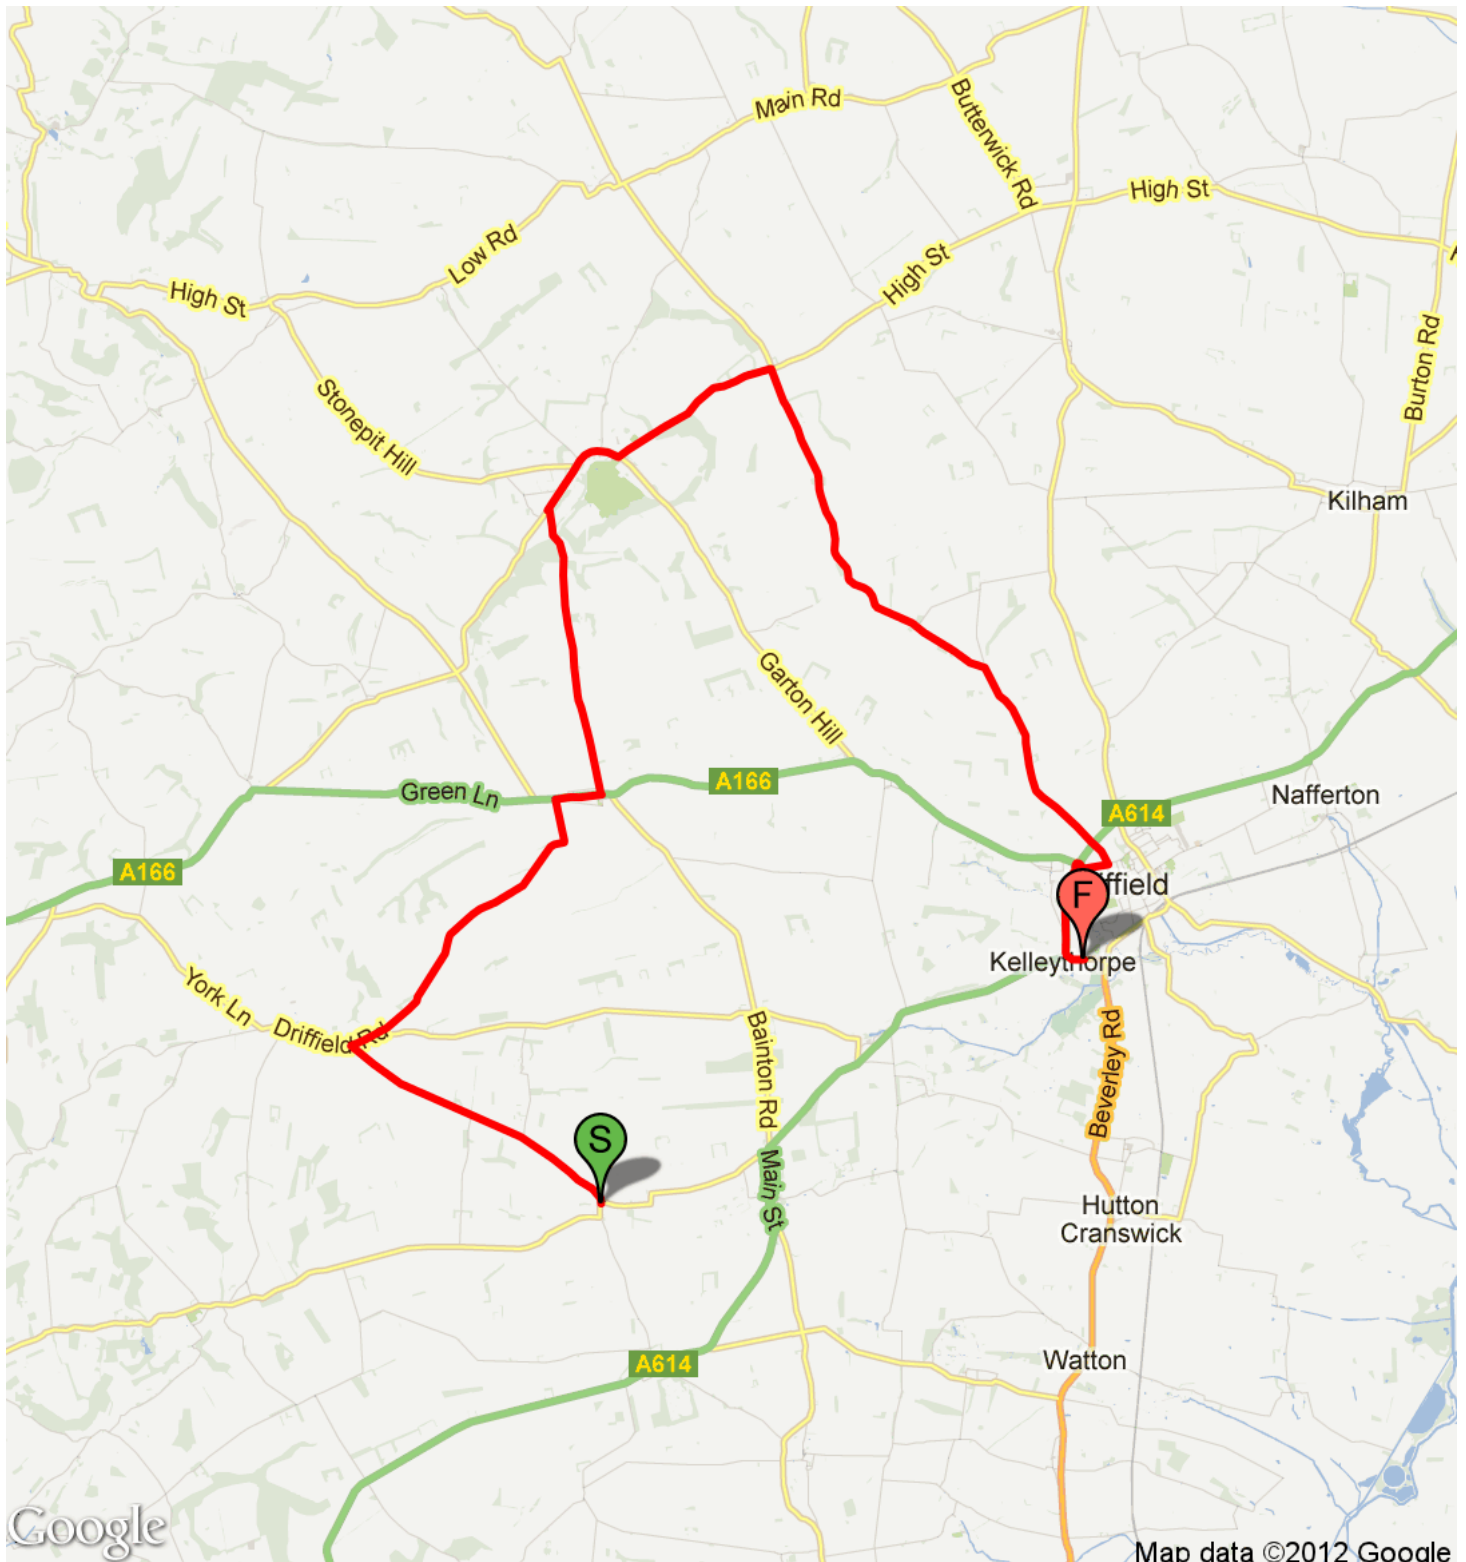

Heart of the Wolds - Stage 6 (Challenge): North Dalton to Drifffield

TOTAL DISTANCE
34.82 KM

ELEVATION
FROM 16 METRES TO 175 METRES

ELEVATION CHART