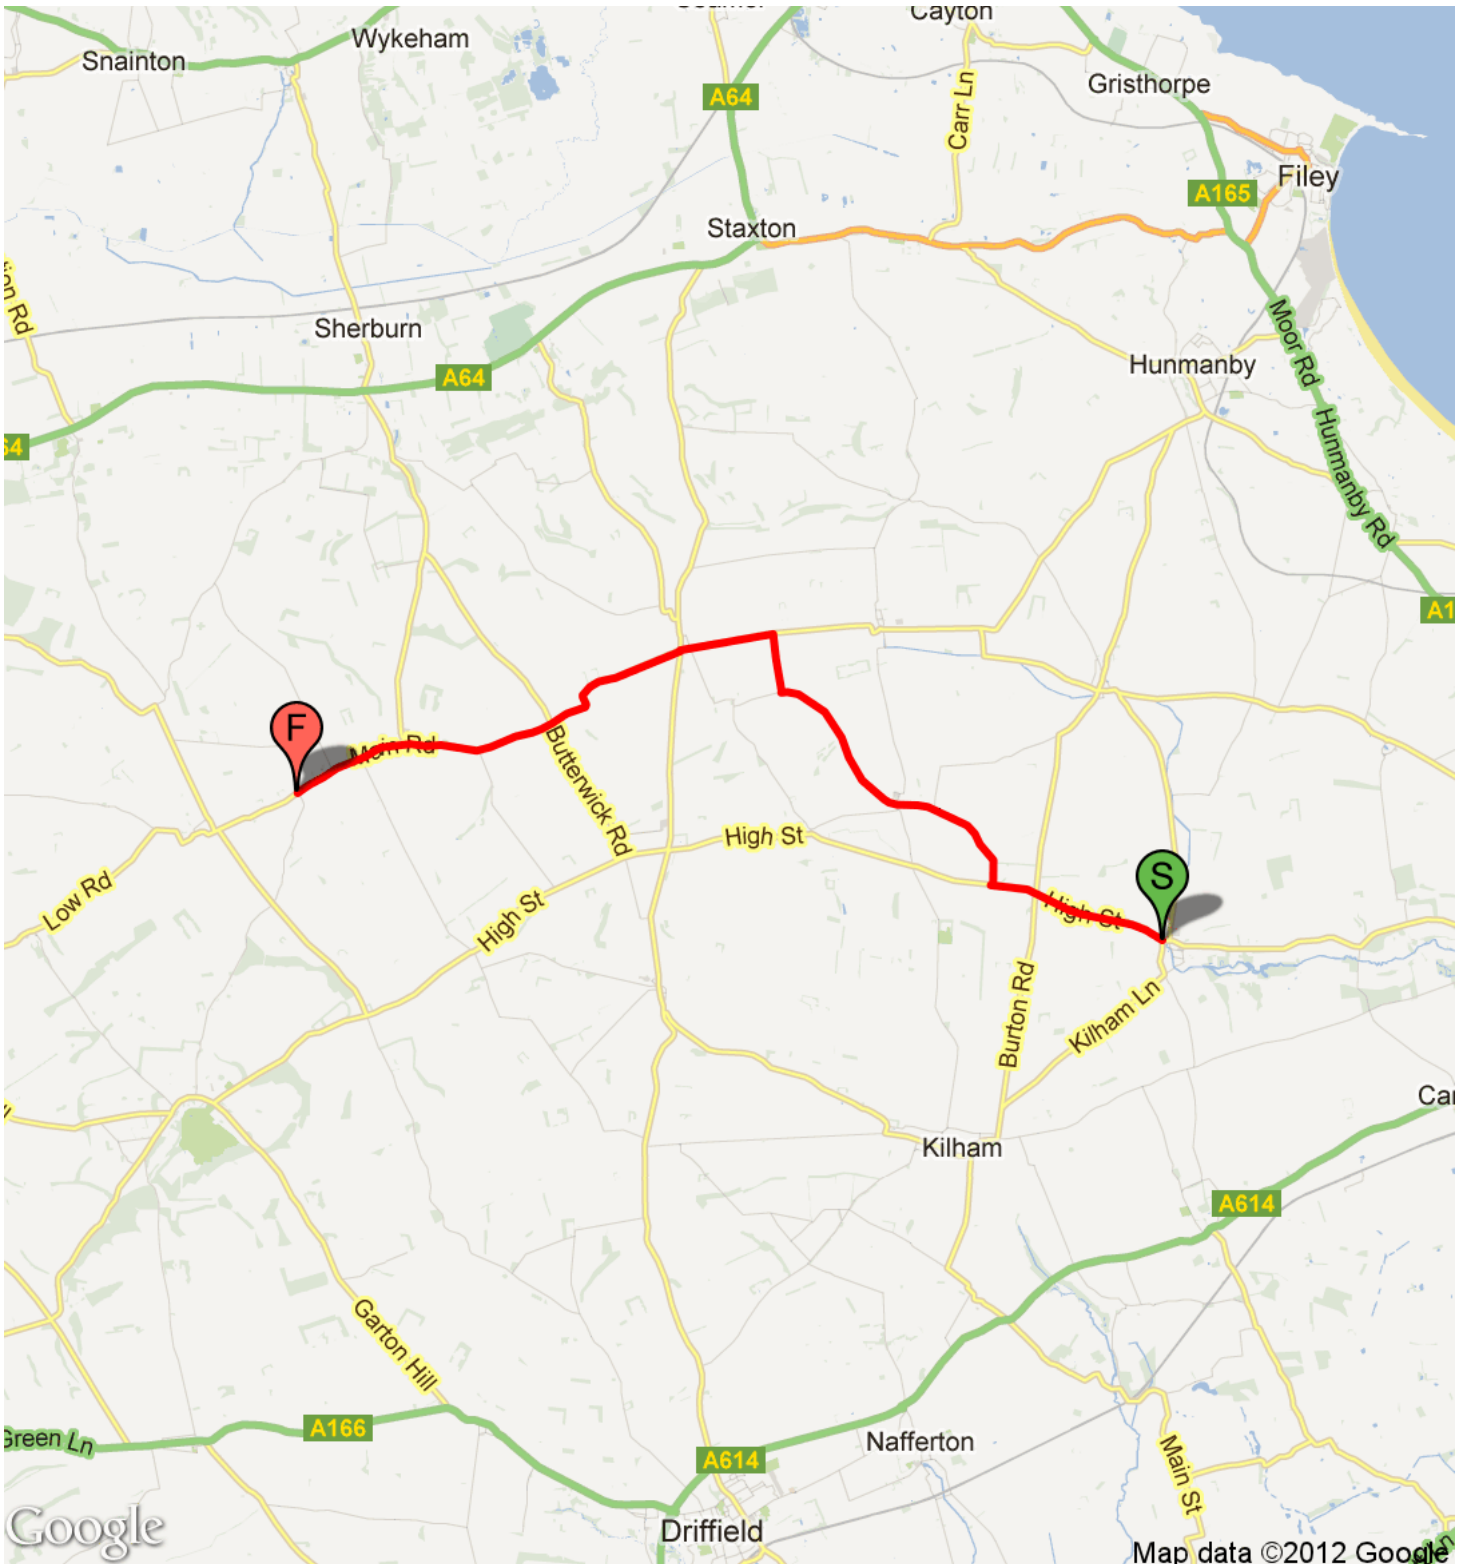

Heart of the Wolds Stage 2 (All) Rudston to Helperthorpe

TOTAL DISTANCE
18.25 KM

ELEVATION
FROM 28 METRES TO 109 METRES

Easy

ELEVATION CHART